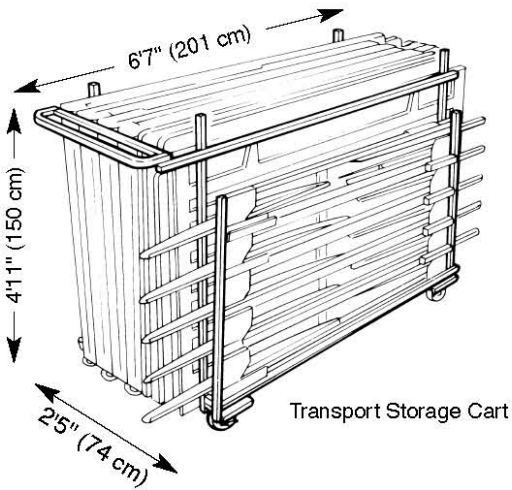

Travelmaster Shell

- Standard: L015 (87 lbs.)(39 kg) filler: L035 (20 lbs.)(9kg)
- Panels are designed to control and reflect vocal and instrumental frequencies.
- Shell panels are constructed of contoured ABS plastic in Oyster color.
- Shell consists of standard panels with legs and filler panels.
- Shells can be adjusted to three different heights: 9'6", 10'10", 12'2" (290 cm, 330 cm, 371 cm).
- Durable lightweight Travelmaster Shell units are easy to setup and compact to store. Ideal for traveling.
- Features adjustable canopy for fine tuning.
- Three-year warranty. Patented.

Travelmaster Shell Accessories

Storage Cart

- 064A170 (75 lbs.)(34 kg)
- Transport Storage Cart holds five standard panels and four fillers. When filled, cart dimension is 6'7" long x 2'5" wide x 4'11" high (201 cm x 74 cm x 150 cm) of storage space.

Transport Storage Cart