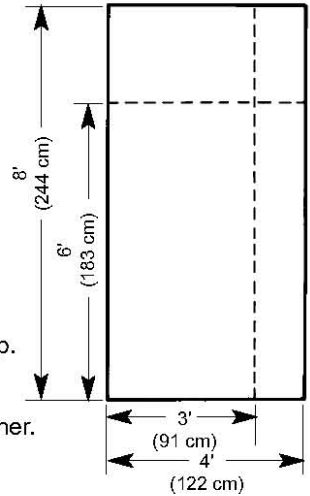

Trouper® Platforms

- Decks are available in the following sizes:
4' x 8' (122 x 244 cm), 4' x 6' (122 x 183 cm), 3' x 8' (91 x 244 cm),
3' x 6' (91 x 183 cm), choral pies-3' (91 cm) depth, band/orchestra pies-4' (122 cm) depth.
- Rectangular decks are available in the following heights: 8" (20 cm) fixed height,
16" (41 cm) fixed height, 24" (61 cm) fixed height, 32" (81 cm) fixed height,
16"/24" (41/61 cm) dual height, 24"/32" (61/81 cm) dual height.
- Decks are available in the following surfaces:
Black: 3/4" (19 mm) 7-ply plywood with a black slip resistant thermally fused overlay.
Natural: 1/2" (12 mm) 5-ply plywood core with 1/8" (3 mm) hardboard faces.
Grey carpet: 3/4" (19 mm) 7-ply plywood with 1/8" (3 mm) (approximate pile height)
manufacturer's standard grey carpet.
- Legs are one-piece, 16-gauge, 1 1/4" (3 cm) tubular steel with a reinforcing cross member.
Legs are designed to open in one motion and are automatically locked in place by a spring-loaded clip.
- Wrap around 16-gauge steel provides strength and protects the deck edge from damage.
- Frame clamps are a quick cam-type lock for positive locking to the frame of the adjacent unit.
One clamp per side of each stage unit, which provides two clamps per side when units are locked together.
- Five year warranty.

Accessories

Transport Carts

- Three-, six-, eight-, and 12-unit storage/transport carts are available.
- Twelve unit cart suggested when storing/transporting non-rectangular units.
- Three-, six-, and twelve-unit carts fit through a 36" (91 cm) door; eight-unit cart requires a double door.
- Guardrail storage/transport cart available.

Stairways

- 2-step 113B016 68 lbs (31 kg)/3-step 113B026 88 lbs (40 kg).
- Stairways include permanently attached handrails for safety and non-slip safety treads.
- Steps measure 39" (99 cm) long x 11" (28 cm) wide.